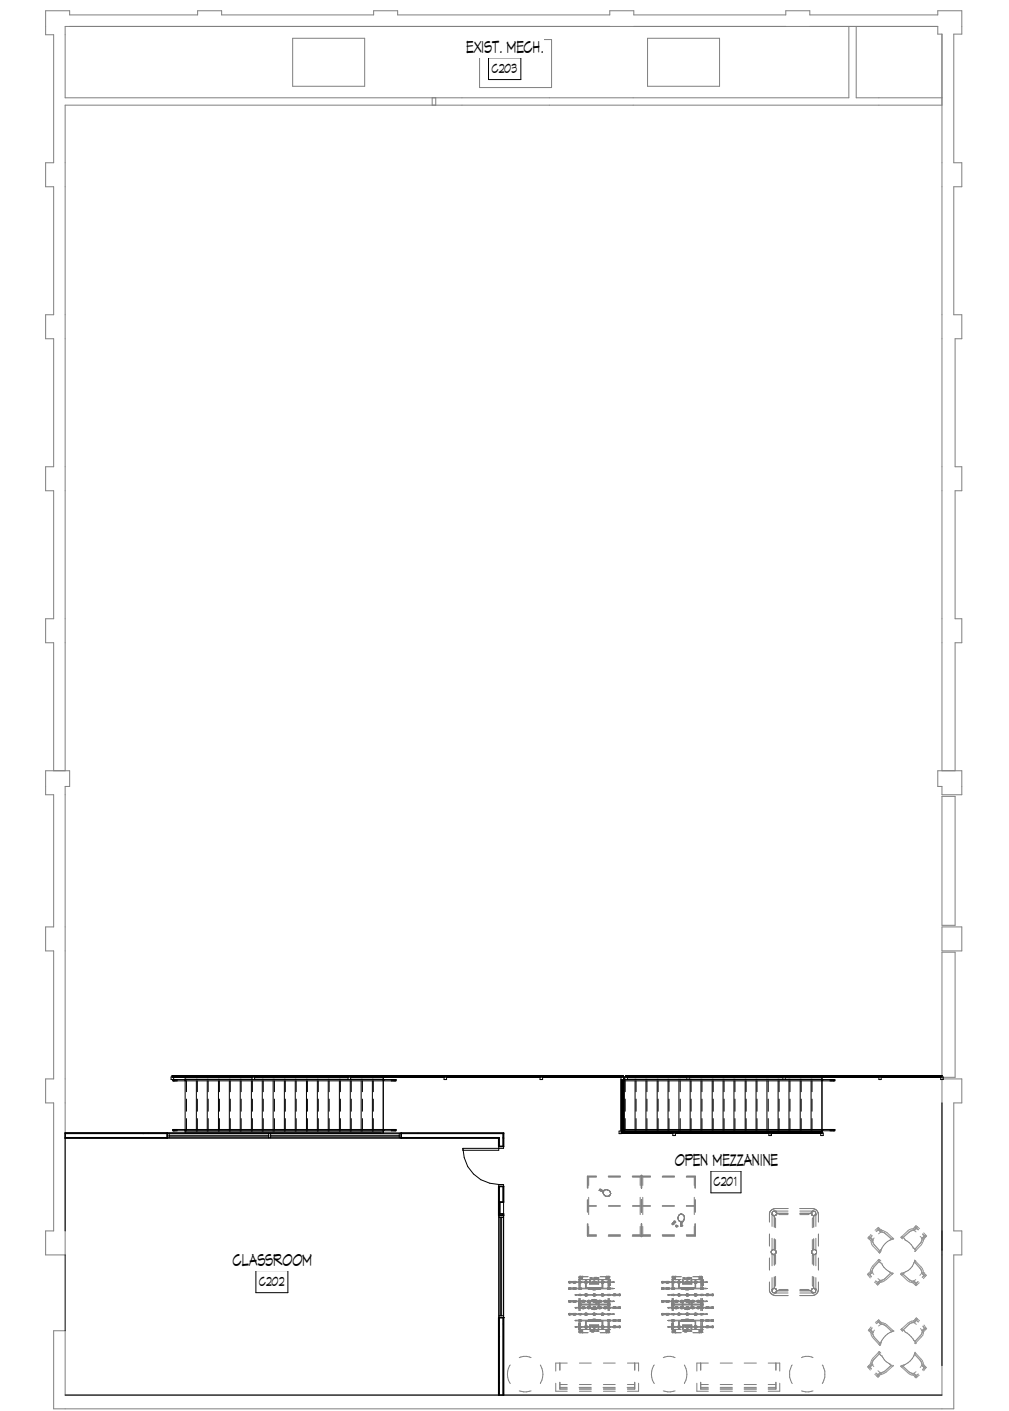

OVERALL FIRST FLOOR PLAN

BASEMENT FLOOR PLAN

MEZZANINE FLOOR PLAN - YOUTH

MEZZANINE FLOOR PLAN - AUDITORIUM

OVERALL BUILDING PLANS
ADDITIONS & RENOVATIONS
 LANCASTER EVANGELICAL FREE CHURCH

15 MAY 2018