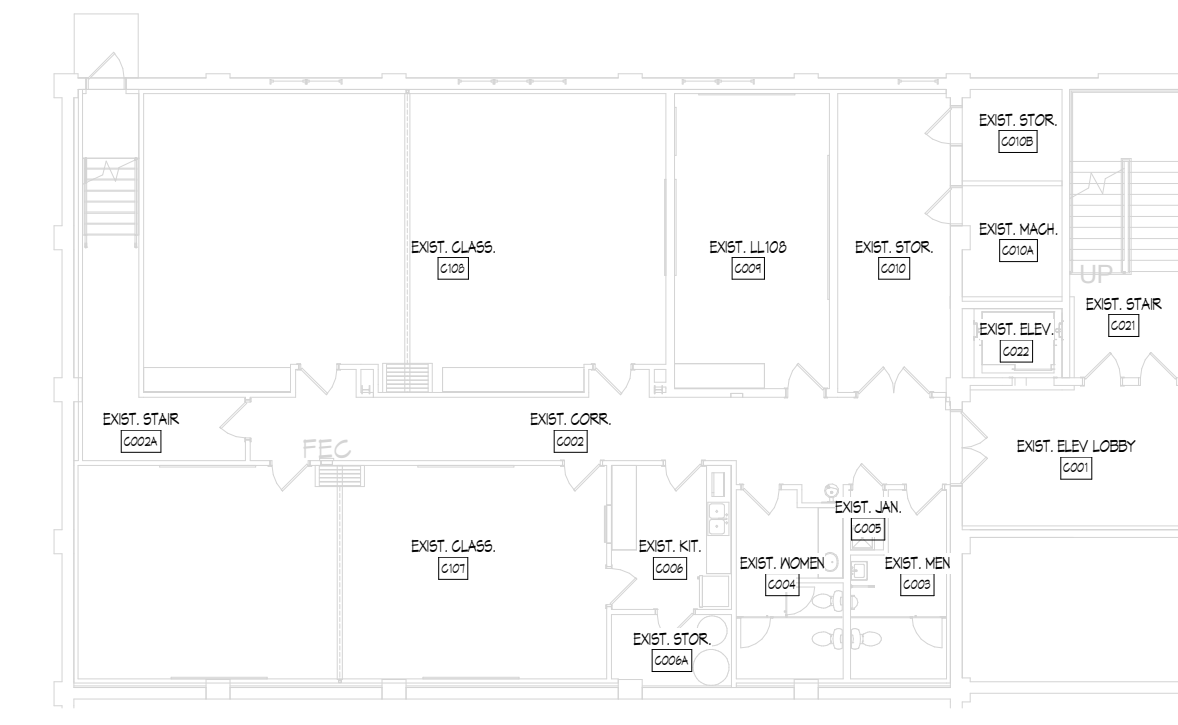

OVERALL FIRST FLOOR PLAN

BASEMENT FLOOR PLAN

MEZZANINE FLOOR PLAN - YOUTH

MEZZANINE FLOOR PLAN - AUDITORIUM

OVERALL BUILDING PLANS
ADDITIONS & RENOVATIONS
 LANCASTER EVANGELICAL FREE CHURCH

15 MAY 2018