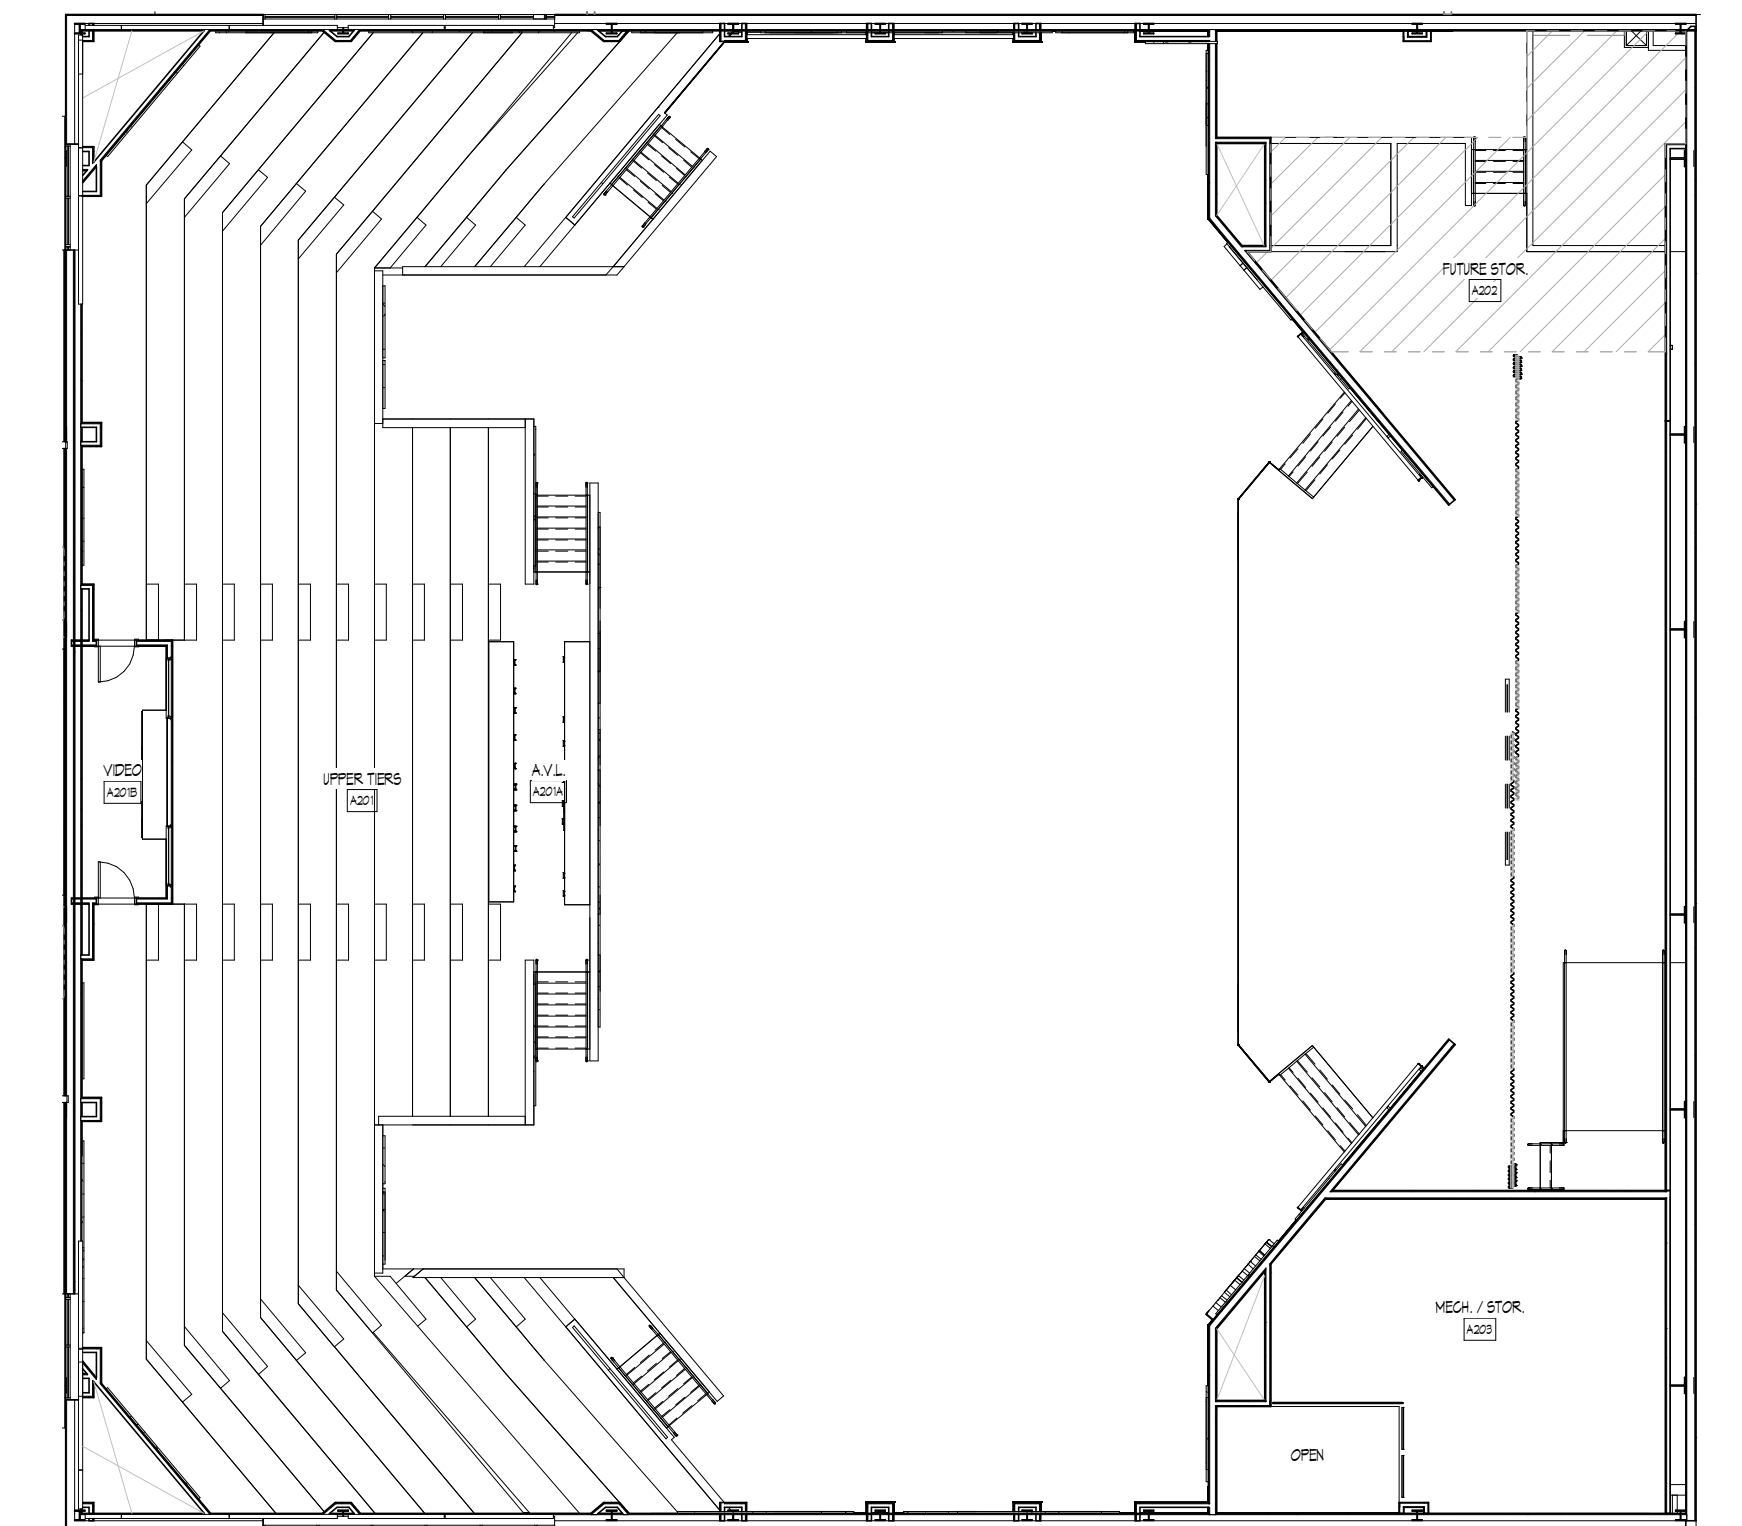

OVERALL FIRST FLOOR PLAN

BASEMENT FLOOR PLAN

MEZZANINE FLOOR PLAN - YOUTH

MEZZANINE FLOOR PLAN - AUDITORIUM

OVERALL BUILDING PLANS
ADDITIONS & RENOVATIONS
 LANCASTER EVANGELICAL FREE CHURCH

15 MAY 2018